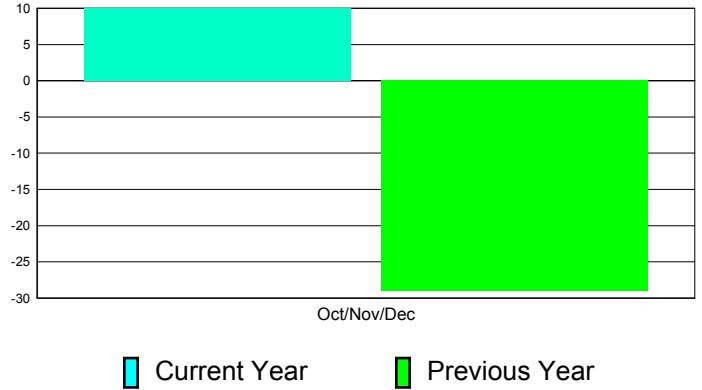

Comparison of Membership Gain/Loss

Current Year Compared to the Previous Year