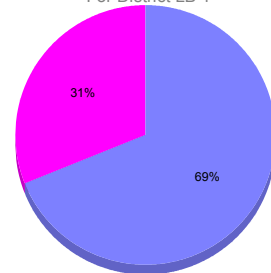

Goal, New, Dropped, Gain/Loss

Comparison of Membership Gain/Loss

Current Year Compared to the Previous Year

Gender Comparison 2010-2011

For District LB 1

Oct/Nov/Dec

Male Female